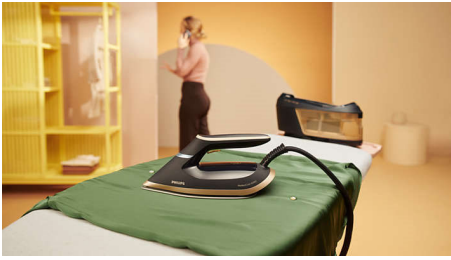

Highlights

OptimalTEMP

With OptimalTEMP technology you achieve great results with one ideal temperature setting. We guarantee this iron will never cause burns to any ironable fabric when it is left unattended. You can safely leave it resting on your clothes or ironing board.