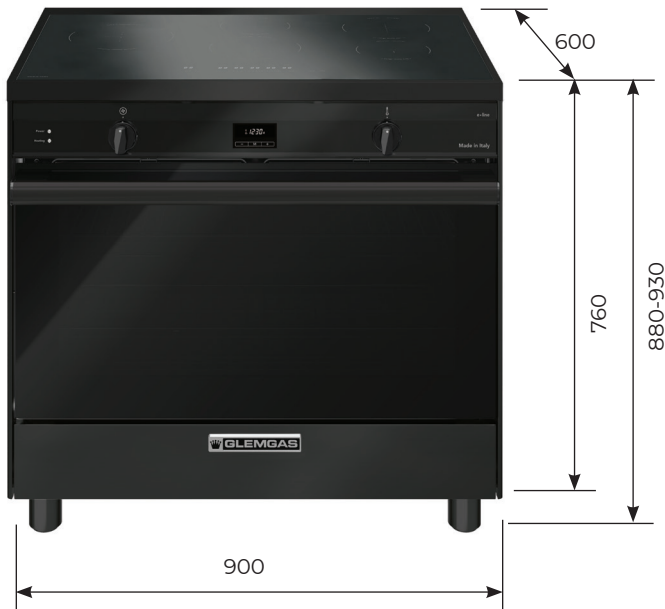

PRODUCT INFORMATION GLIND96MB

An Italian made 90cm Matt Black induction cooker that can be installed in most Australian homes without having the expense of replacing the switchboard.

LOW AMP ELECTRICAL CONNECTION

INDUCTION COOKTOP

Five induction zones in a range of sizes, each with a boost function—perfect for fast, flexible cooking.

140 LITRE MULTIFUNCTION OVEN

Massive 140L capacity with 8 cooking functions for ultimate versatility.

MADE IN ITALY

90CM MATT BLACK COOKER FEATURES	
Oven type	Multifunction electric
Number of cooking functions	8
OVEN FUNCTIONS	
Light	YES
Fan forced	YES
Top and Bottom element	YES
Defrost	YES
Bottom element and fan	YES
Single Grill - fan assisted	YES
Double Grill - fan assisted	YES
Double Grill	YES
OVEN FEATURES	
Gross volume	140 Litres
Internal dimensions	780W x 370H x 475D
Cooking levels	4
Cooling Fan	YES
Maximum Temperature	260 C
Oven liner	Easy clean titanium enamel
Flip down storage compartment	Yes and data plate location
INCLUDED ACCESSORIES	
Grill tray	1
Grill tray rack insert	1
Removable side racks	2
Wire shelves	2
Instruction Manual	YES
Adjustable legs	4
EAN	0793618352622

COOKTOP FEATURES	
Cooktop type	Induction
Number of zones	5
Front left zone - size/power W	180mm, 1800W / 2200W
Rear left zone - size/power W	145mm, 1400W / 1600W
Rear right zone - size/power W (ECO)	180mm, 1800W / 2200W
Front right zone - size/power W (ECO)	145mm, 1400W / 1600W
Central zone - size/power W	210mm, 1800W / 2200W
COOKING FUNCTIONS	
Touch control	YES
Cooking levels	1-14
On/off	YES
Stop & Go	YES
Booster	YES
Timer	YES
Keep warm	YES
Residual heat indicator	YES
Child safety lock	YES
Overflow safety device	YES
Total nominal cooktop power W	7400W
Power limitation when oven on	5000W
Voltage/Frequency	240V 50Hz
Packaging dimensions	980W X 920H X 730D
WARRANTY	
2 Years Parts and Labour	In home service
OPTIONS	
Stainless steel kickplate	MAKP90
Stainless steel splashback	SB901
Air Fryer basket	AFB1