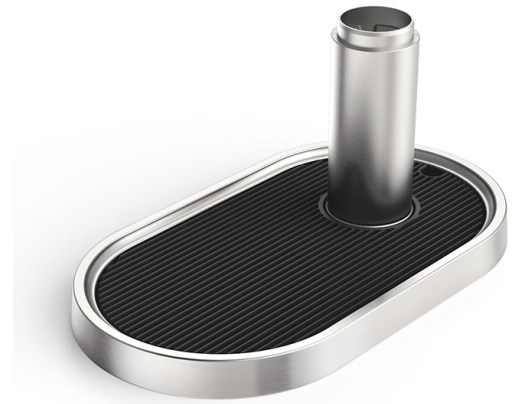

FONT KIT RAISED BRUSHED NICKEL

Order Code 95258Z11

Font Kit Raised Assembly Brushed Nickel with 135mm extension - Fits Classic, Classic Plus, Touch-Free Wave, Miniboil Classic and Elite Plus

Manufacturing Code	95258Z11
--------------------	----------