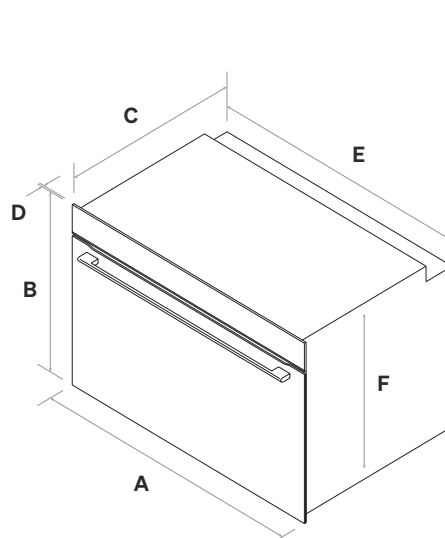

ACCESSORIES

- 2 × Chrome Wire Shelves
- 2 × Enamelled Baking Trays
- 2 × Grill Inserts
- 2 × AirFry Trays
- Telescopic Runners (Full Extension)

SIZE, W/D/H (MM)

Packaged	955 × 658 × 660
Physical	894 × 575.2 × 595

WEIGHT (KG)

Net: 49.5 Gross: 55.5kg

INSTALLATION

Underbench or Wall Tower Installation

POWER REQUIREMENTS

Power Connection	15 Amp, Hardwired
Rated Voltage	220–240V~
Rated Frequency	50Hz
Maximum Power	3000–3600W

ADDITIONAL DETAILS

Barcode	9349260096752
Warranty	3 Years

FRONT VIEW

Note: See the user manual for detailed ventilation and installation details

DIMENSIONS (MM)

A	894	B	595	C	554.2
D	21	E	855	F	580

MINIMUM INSIDE CAVITY (MM)