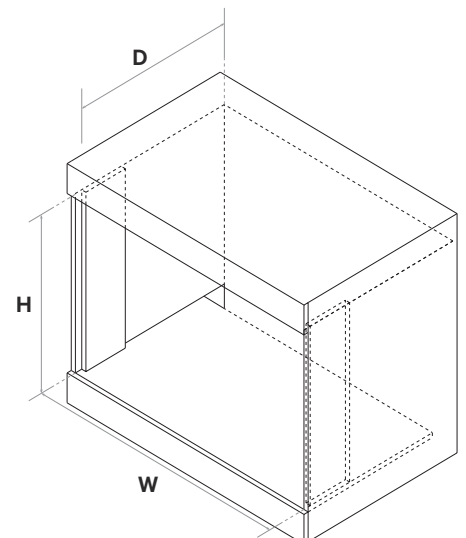

ACCESSORIES

- 2 × Chrome Wire Shelves
- 2 × Enamelled Baking Trays
- 2 × Grill Inserts
- 2 × AirFry Trays
- Telescopic Runners (Full Extension)

SIZE, W/D/H (MM)

Packaged	955 × 658 × 660
Physical	894 × 575.2 × 595

ADDITIONAL DETAILS

Barcode	9349260096752
Warranty	3 Years

FRONT VIEW

Note: See the user manual for detailed ventilation and installation details

DIMENSIONS (MM)

A	894	B	595	C	554.2
D	21	E	855	F	580

MINIMUM INSIDE CAVITY (MM)